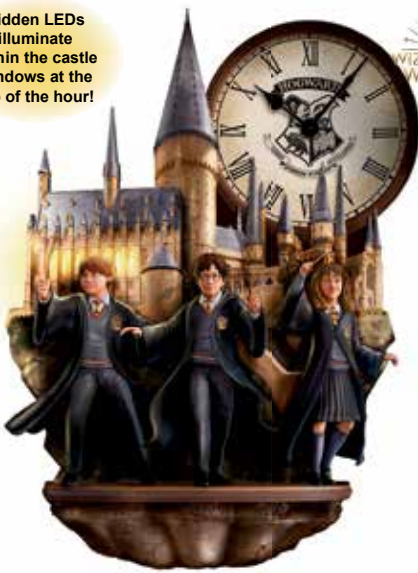

Item #: 01-39083-001 \$109.99

▶ **Bronze Age Batsuit™**

This Batman™ figure features the Caped Crusader™ wearing a suit based on DC Comics artists' interpretation of Batman™ from the 1970s to the late 1980s. Comes sealed in a capsule behind plexiglass, and lights up with LEDs built into the base. Measures about 7" H (17.8 cm). Uses one CR2032 3V battery, not included.

Item #: 01-39074-001 \$89.99

BATMAN
SUNGLASS

Hidden LEDs illuminate within the castle windows at the top of the hour!

Harry Potter

▲ HARRY POTTER™ Illuminating Wall Clock

This design original features fully-dimensional sculpts of the three first-year and forever friends with the HOGWARTS™ School of Witchcraft and Wizardry behind them. A precision quartz movement ensures accurate timekeeping. Measures about 12.5" H (31.75 cm). Requires 3 "AAA" and 1 "AA" batteries (not included).
Item #: 01-36199-001 \$199.99