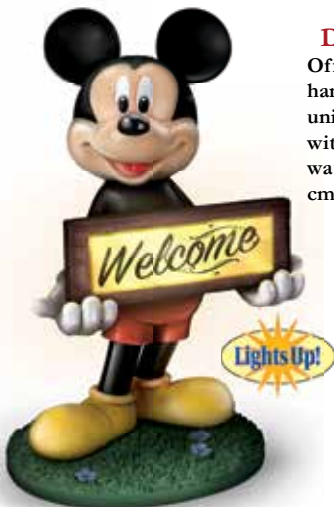

Disney Solar Lit Welcome Signs

Officially licensed! Fully sculpted and hand-painted with intricate details, these unique Disney welcome signs light up with a built-in solar panel. UV & water resistant. Measure 16" H (40.6 cm). $165.00 each

◀ **Mickey Mouse**
Item #: 01-29625-001